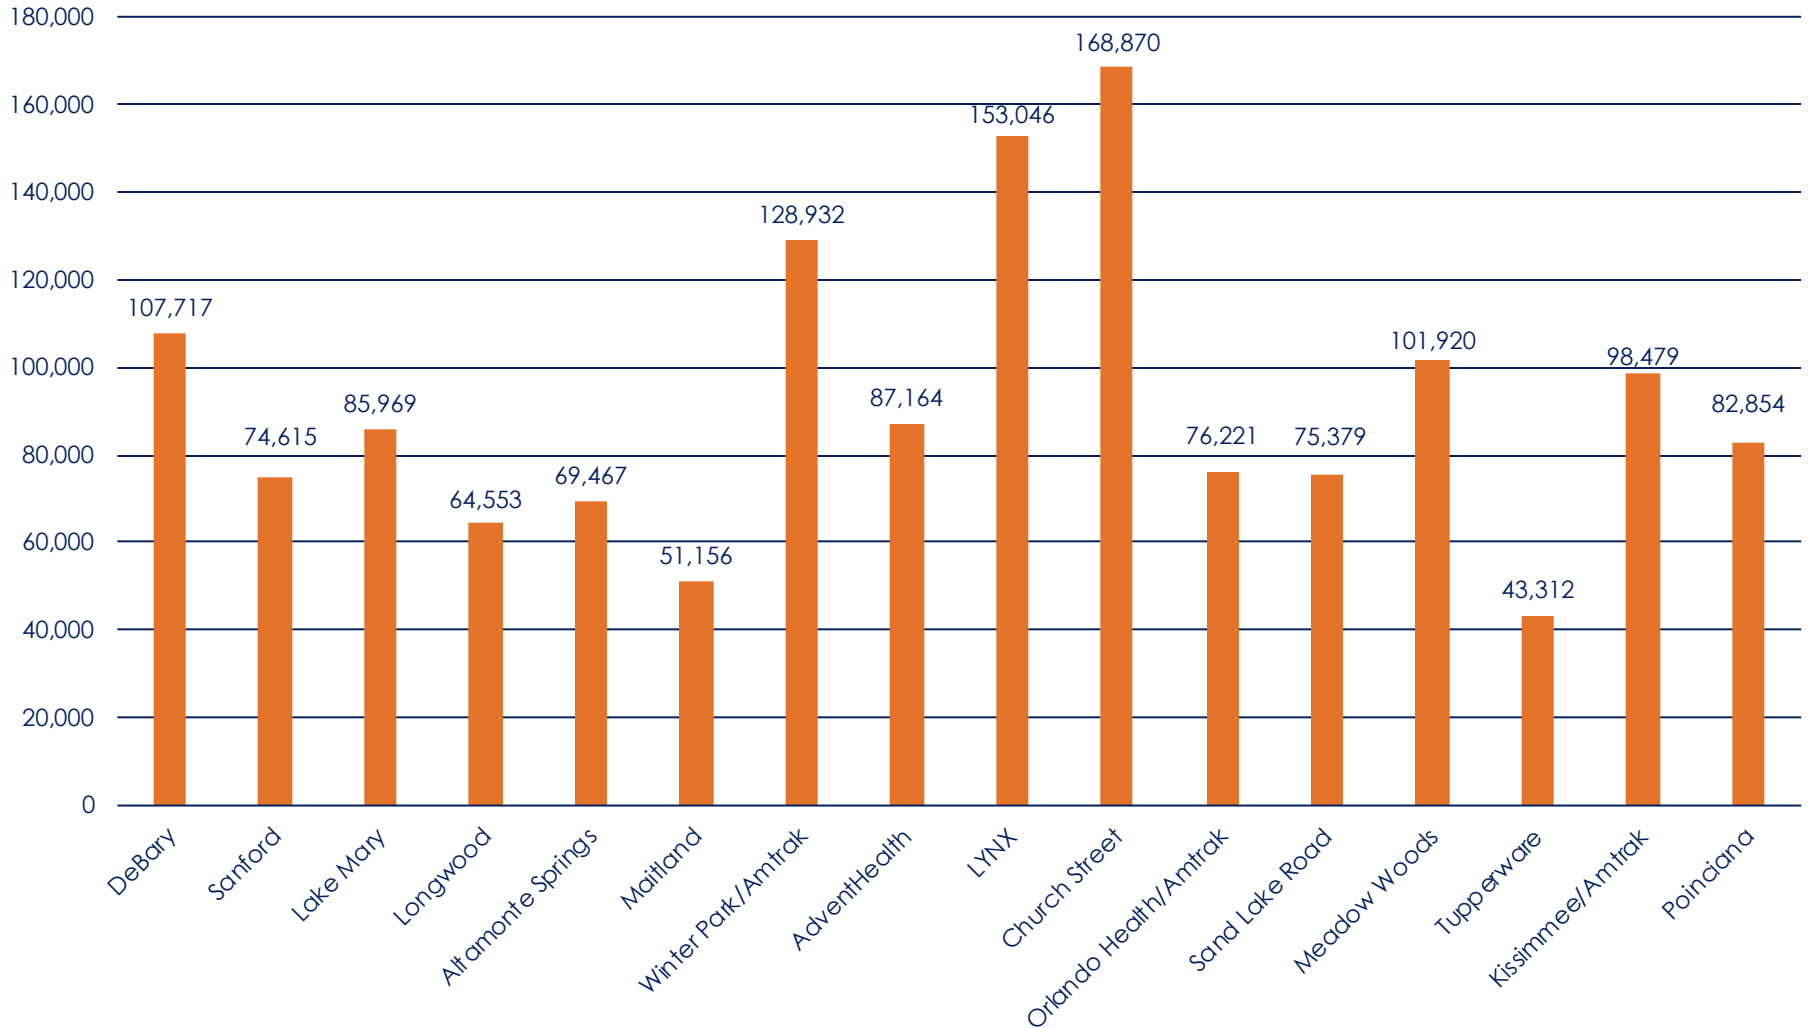

SUNRAIL ANNUAL RIDERSHIP BY STATION FISCAL YEAR TO DATE JULY 2018 – JUNE 2019

Note: These are preliminary numbers and subject to change.
Special service days P341 – 29